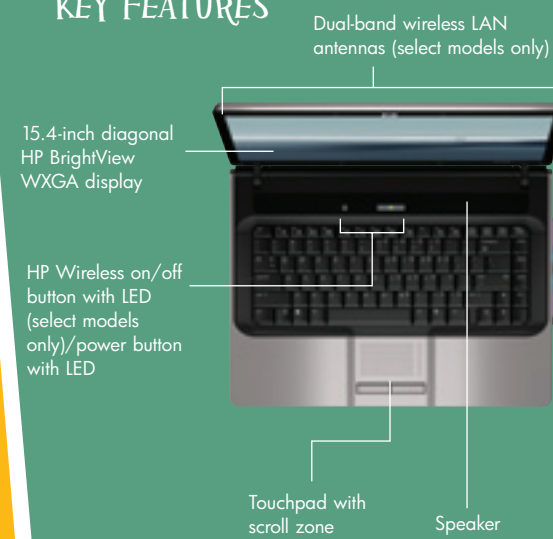

KEY FEATURES

RIGHT VIEW