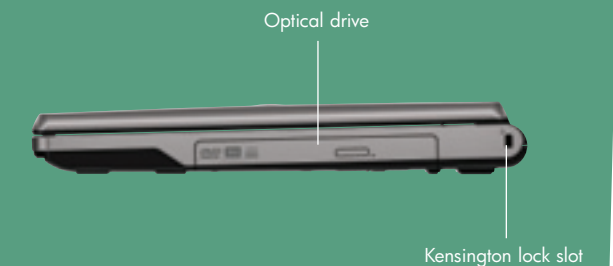

HP 530 Notebook PC AT A GLANCE

SAVE AND BACK-UP CRITICAL DATA, MUSIC AND VIDEOS with up to 120 GB of hard drive¹ space

EXCITING VISUALS with a 15.4-inch diagonal HP BrightView WXGA display

EXCELLENT SYSTEM RESPONSIVENESS with either Intel® Core™ Duo², Core™ Solo or Celeron® M Processors

STAY CONNECTED with optional integrated Wi-Fi with Intel® Centrino® Duo processor technology^{3, 4}

WATCH MOVIES AND RECORD to CD or DVD media with a DVD/CD-RW combo or DVD+/-RW drive⁵

EVERYTHING AND MORE

Add to your productivity with the HP 530 Notebook PC. Offering low-cost computing without compromising mobility, optional connectivity, ample hard drive capacity and more, it's a business notebook that solves your business needs at a price tag you'll love.

HP recommends Windows Vista™ Business.

KEY FEATURES

RIGHT VIEW

LEFT VIEW

FRONT VIEW