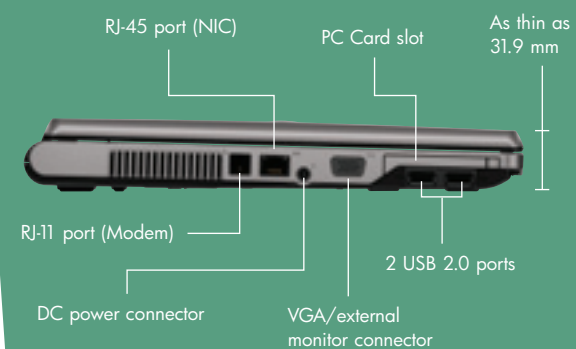

HP recommends Windows Vista™ Business.

KEY FEATURES

RIGHT VIEW

LEFT VIEW

FRONT VIEW

¹ For hard drives, GB = 1 billion bytes. Actual available capacity is less. Up to 8 GB of storage space is reserved for system recovery software.
² Dual Core is a new technology designed to improve performance of certain software products. Not all customers or software applications will necessarily benefit from use of this technology. 64-bit computing on Intel architecture requires a computer system with a processor, chipset, BIOS, operating system, device drivers and applications enabled for Intel® 64 architecture. Processors will not operate (including 32-bit operation) without an Intel 64 architecture-enabled BIOS. Performance will vary depending on your hardware and software configurations. See www.intel.com/info/em64t for more information.
³ Wireless access point required and is not included. Availability of public wireless access points limited. Wireless Internet use requires separately purchased Internet service contract.
⁴ Select models only.
⁵ Intended for your original content and other lawful uses.